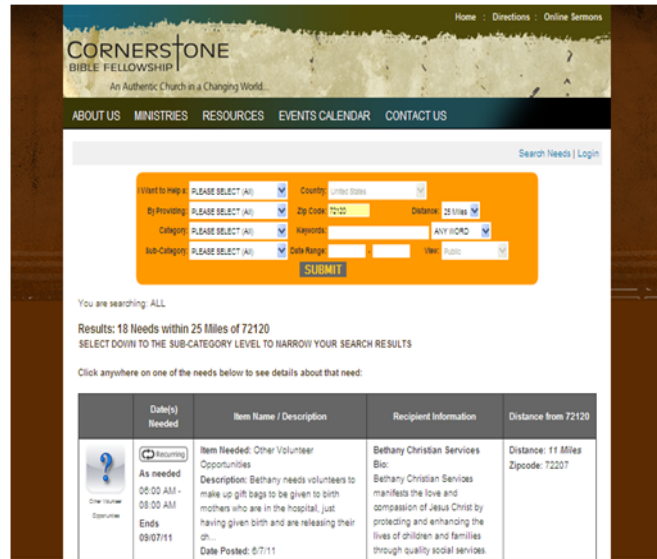

Be The Hands & Feet of Jesus

Your church provides a “window” to the outside world, showing members live opportunities to serve at your church, at local ministries or local families in ways that fit their skills and interests.

ISSUE	SOLUTION
1. Churches, Pastors and Staff are over-loaded in taking calls, posting needs, figuring out who can help and making sure it gets done.	1. Take administrative work off of the church staff, so the church can do more to serve.
2. Therefore, church members aren't provided with enough avenues to serve that fit their skills and interests.	2. Members find numerous volunteer opportunities, inside or outside their church, on their church's website

More Benefits To Your Church

- Grow and you reinvigorate your church
- You decide what needs are seen on your website
- Easily support your volunteers for serving inside or outside your church
- Prevent people from taking advantage of your church's generosity through the connection & cooperation of churches

Members: can go to your website to learn how they can serve.

Your Church Will Be at The Forefront With Cutting Edge Technology

“This is a great way to see what other ministries are doing in our community, as well as make connections with them to work together at times when really needed.”

Fred Harris, Life Abundant Ministries